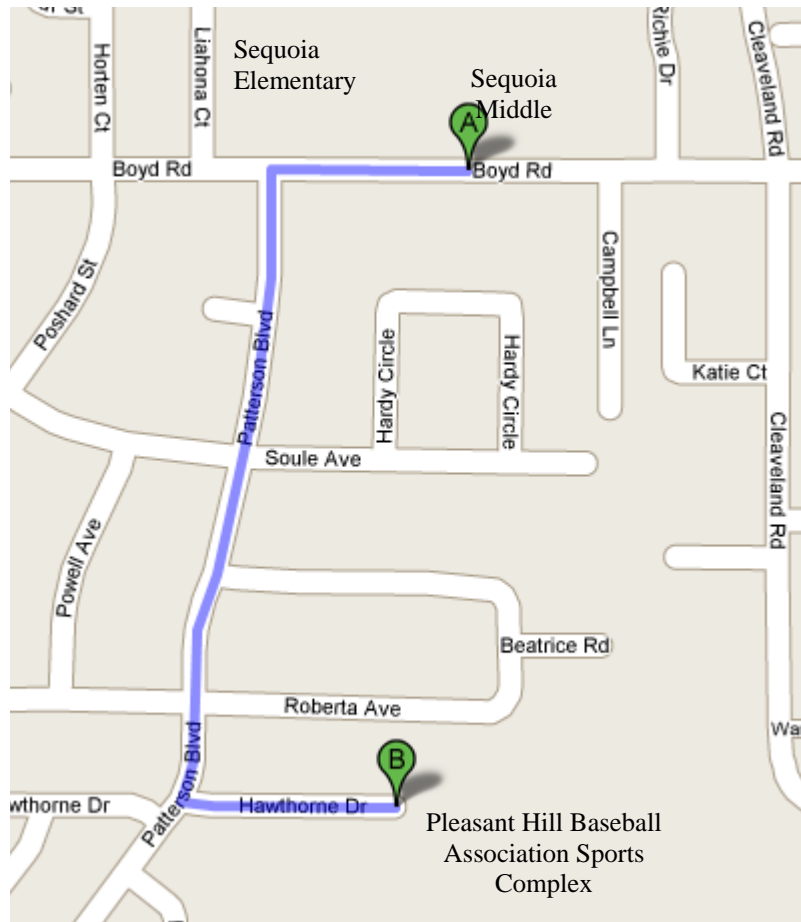

OPENING DAY , MARCH 13TH PARADE ROUTE

- **NO PARKING AT SEQUOIA MIDDLE OR ELEMENTARY SCHOOLS**
- PARENTS DROP OFF PLAYERS/CHILDREN BY ENTERING SEQUOIA MIDDLE SCHOOL AND DRIVE W/B THROUGH THE LOT TO SEQUOIA ELEMENTARY SCHOOL
- PLAYERS/CHILDREN ARE DROPPED OFF AT THE PAVED BASKETBALL COURTS; PARENTS EXIT WESTBOUND BOYD RD

PARADE ROUTE

- LEAVE SEQUOIA ELEMENTARY, WESTBOUND BOYD TO SOUTHBOUND PATTERSON BLVD CONTINUE UP PATTERSON. LEFT ONTO HAWTHORNE TO PLEASANT HILL BASEBALL ASSOCIATION'S SPORTS COMPLEX!