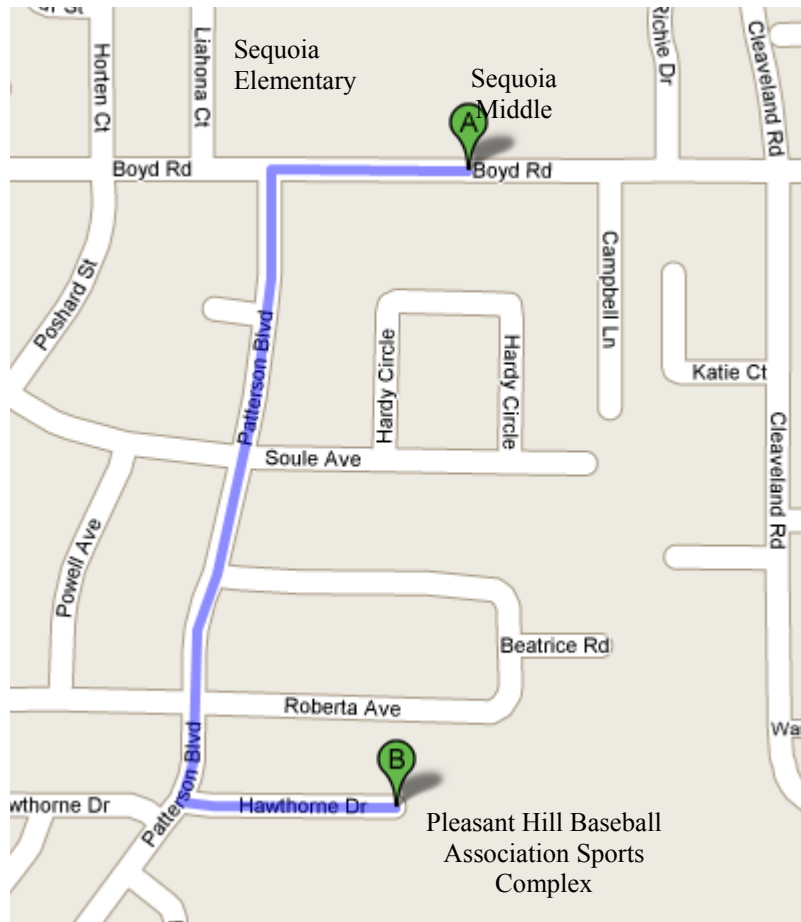

OPENING DAY , MARCH 12TH PARADE ROUTE

- **NO PARKING AT SEQUOIA MIDDLE OR ELEMENTARY SCHOOLS**
- PARENTS DROP OFF PLAYERS/CHILDREN BY ENTERING SEQUOIA MIDDLE SCHOOL AND DRIVE W/B THROUGH THE LOT TO SEQUOIA ELEMENTARY SCHOOL
- PLAYERS/CHILDREN ARE DROPPED OFF AT THE PAVED BASKETBALL COURTS; PARENTS EXIT WESTBOUND BOYD RD

PARADE ROUTE

- LEAVE SEQUOIA ELEMENTARY, WESTBOUND BOYD TO SOUTHBOUND PATTERSON BLVD CONTINUE UP PATTERSON. LEFT ONTO HAWTHORNE TO PLEASANT HILL BASEBALL ASSOCIATION'S SPORTS COMPLEX!